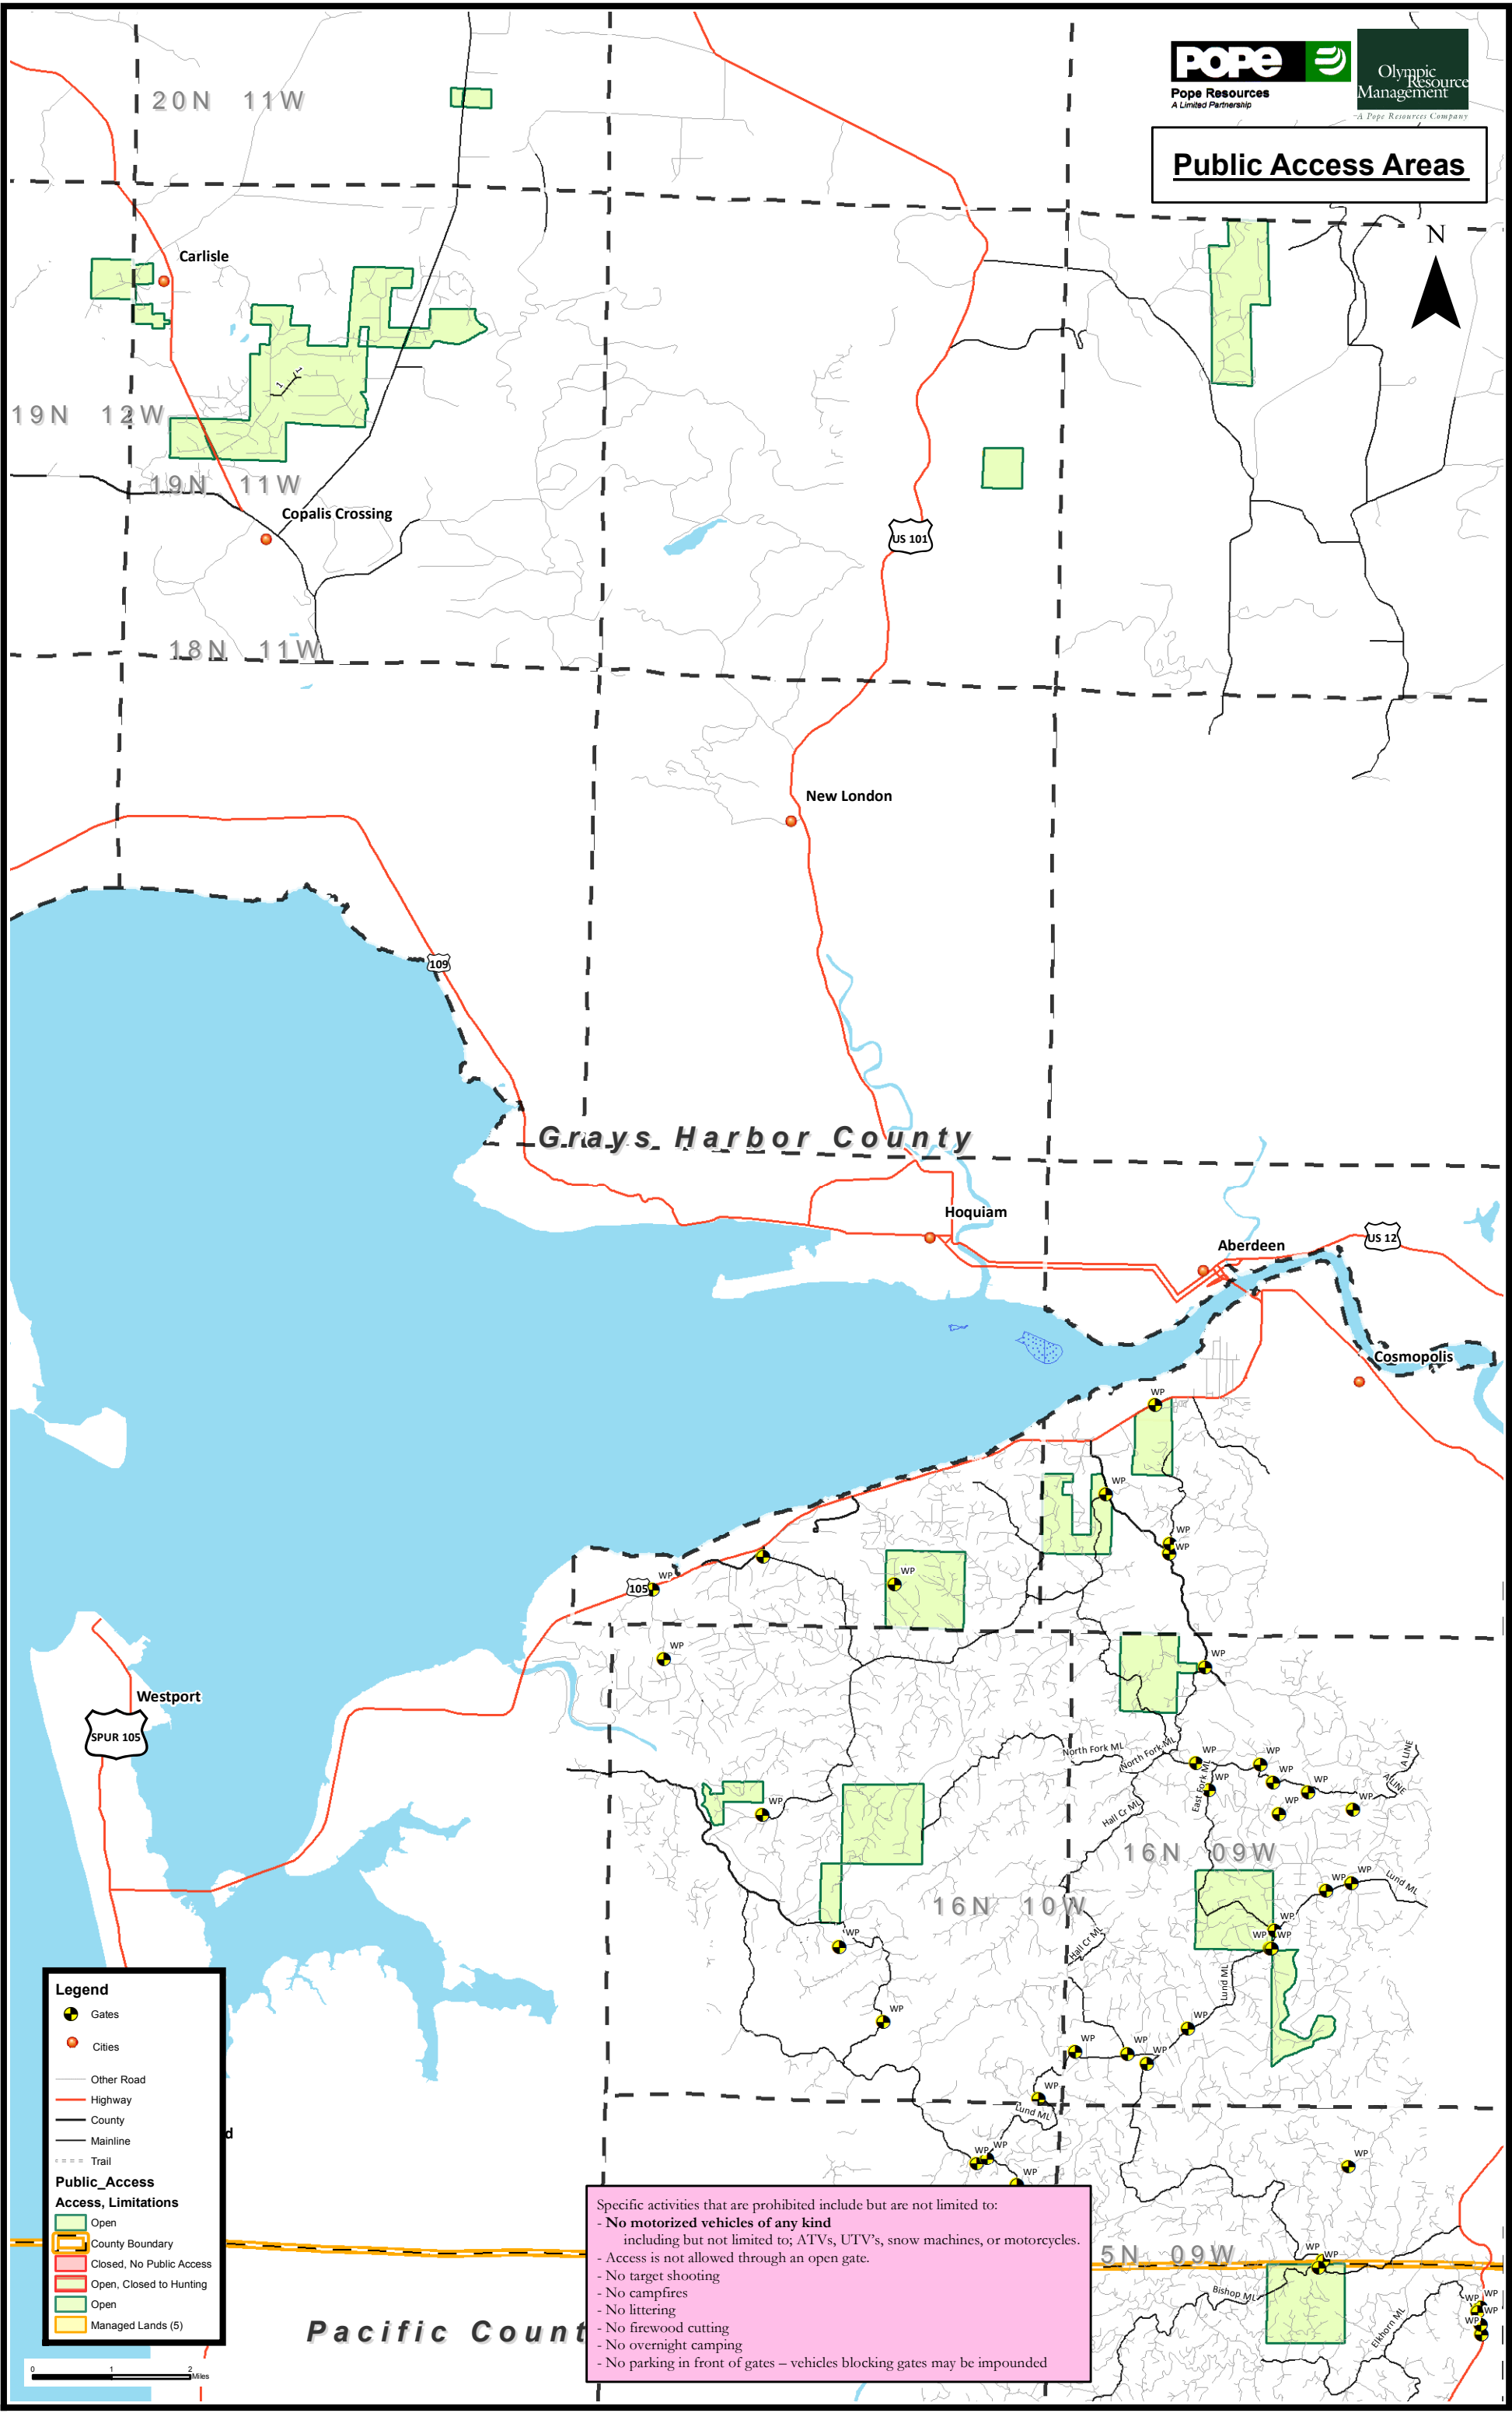

**Public Access Areas**

**Legend**

- Gates
- Cities
- Other Road
- Highway
- County
- Mainline
- Trail

**Public Access**

**Access, Limitations**

- Open
- County Boundary
- Closed, No Public Access
- Open, Closed to Hunting
- Open
- Managed Lands (5)

Specific activities that are prohibited include but are not limited to:

- No motorized vehicles of any kind including but not limited to; ATVs, UTV's, snow machines, or motorcycles.
- Access is not allowed through an open gate.
- No target shooting
- No campfires
- No littering
- No firewood cutting
- No overnight camping
- No parking in front of gates – vehicles blocking gates may be impounded