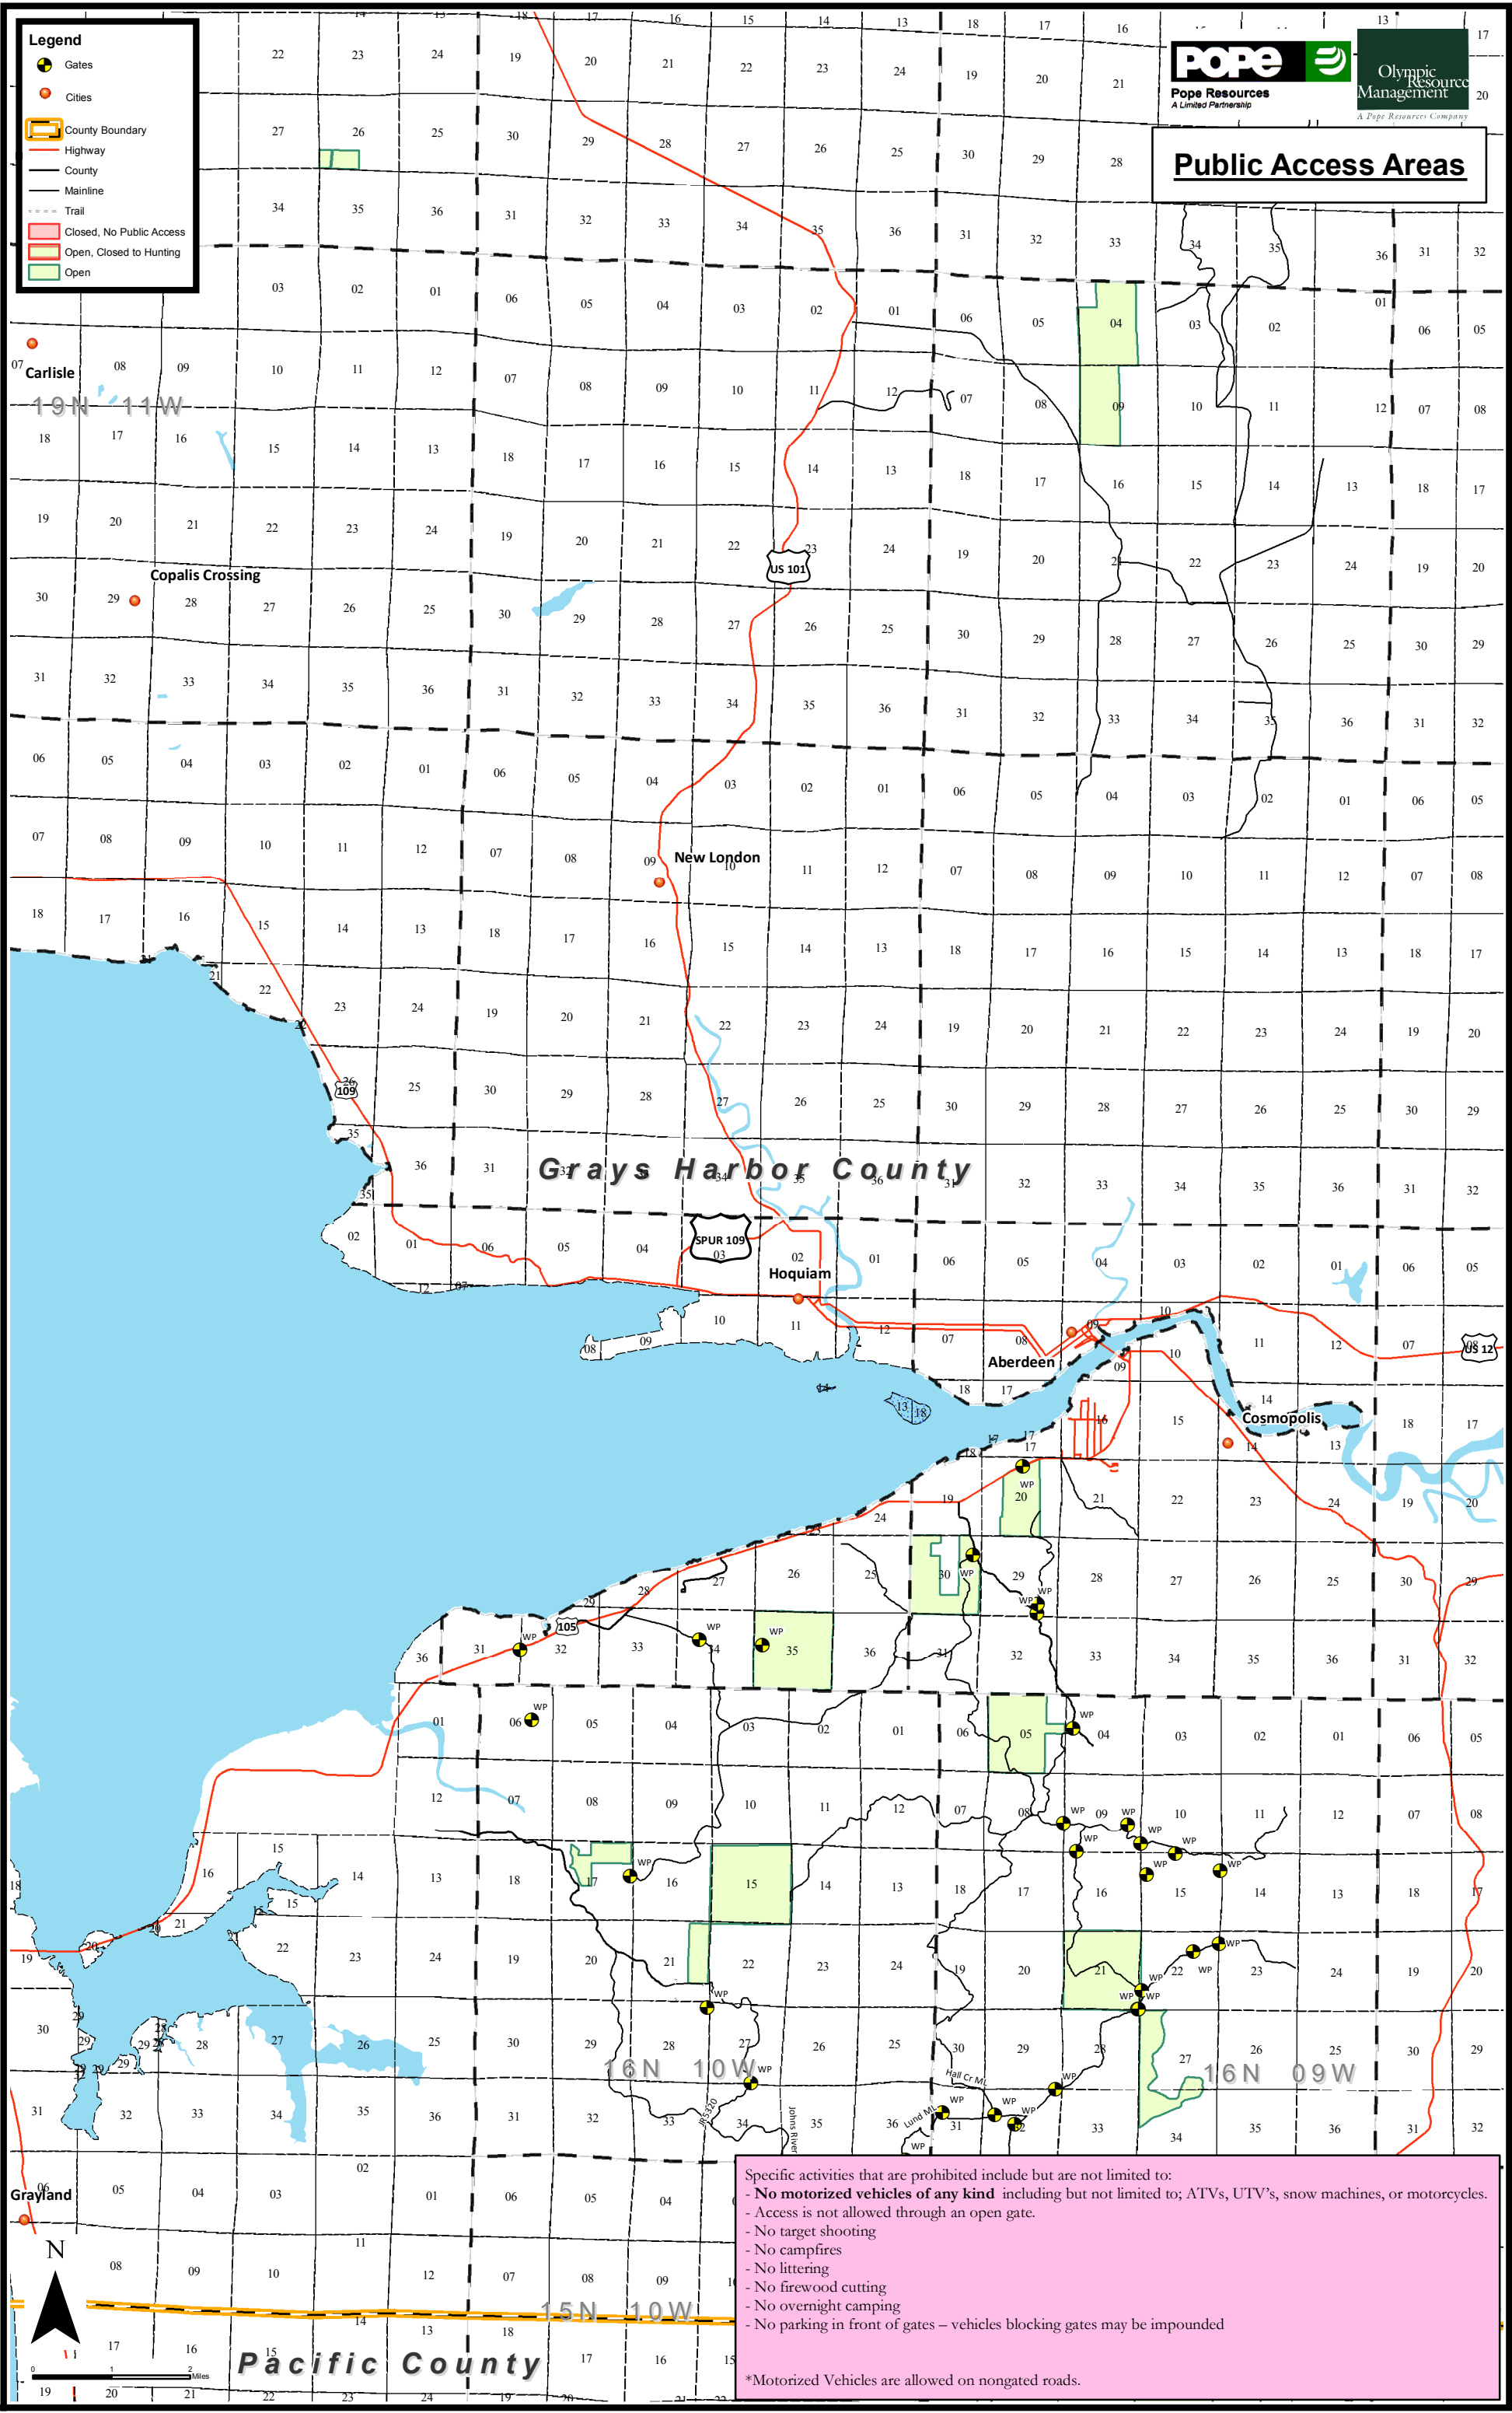

Legend

- Gates
- Cities
- County Boundary
- Highway
- County
- Mainline
- Trail
- Closed, No Public Access
- Open, Closed to Hunting
- Open

POPE
Pope Resources
A Limited Partnership

Olympic Resource Management
A Pope Resources Company

Public Access Areas

Specific activities that are prohibited include but are not limited to:

- No motorized vehicles of any kind including but not limited to; ATVs, UTV's, snow machines, or motorcycles.
- Access is not allowed through an open gate.
- No target shooting
- No campfires
- No littering
- No firewood cutting
- No overnight camping
- No parking in front of gates – vehicles blocking gates may be impounded

*Motorized Vehicles are allowed on nongated roads.